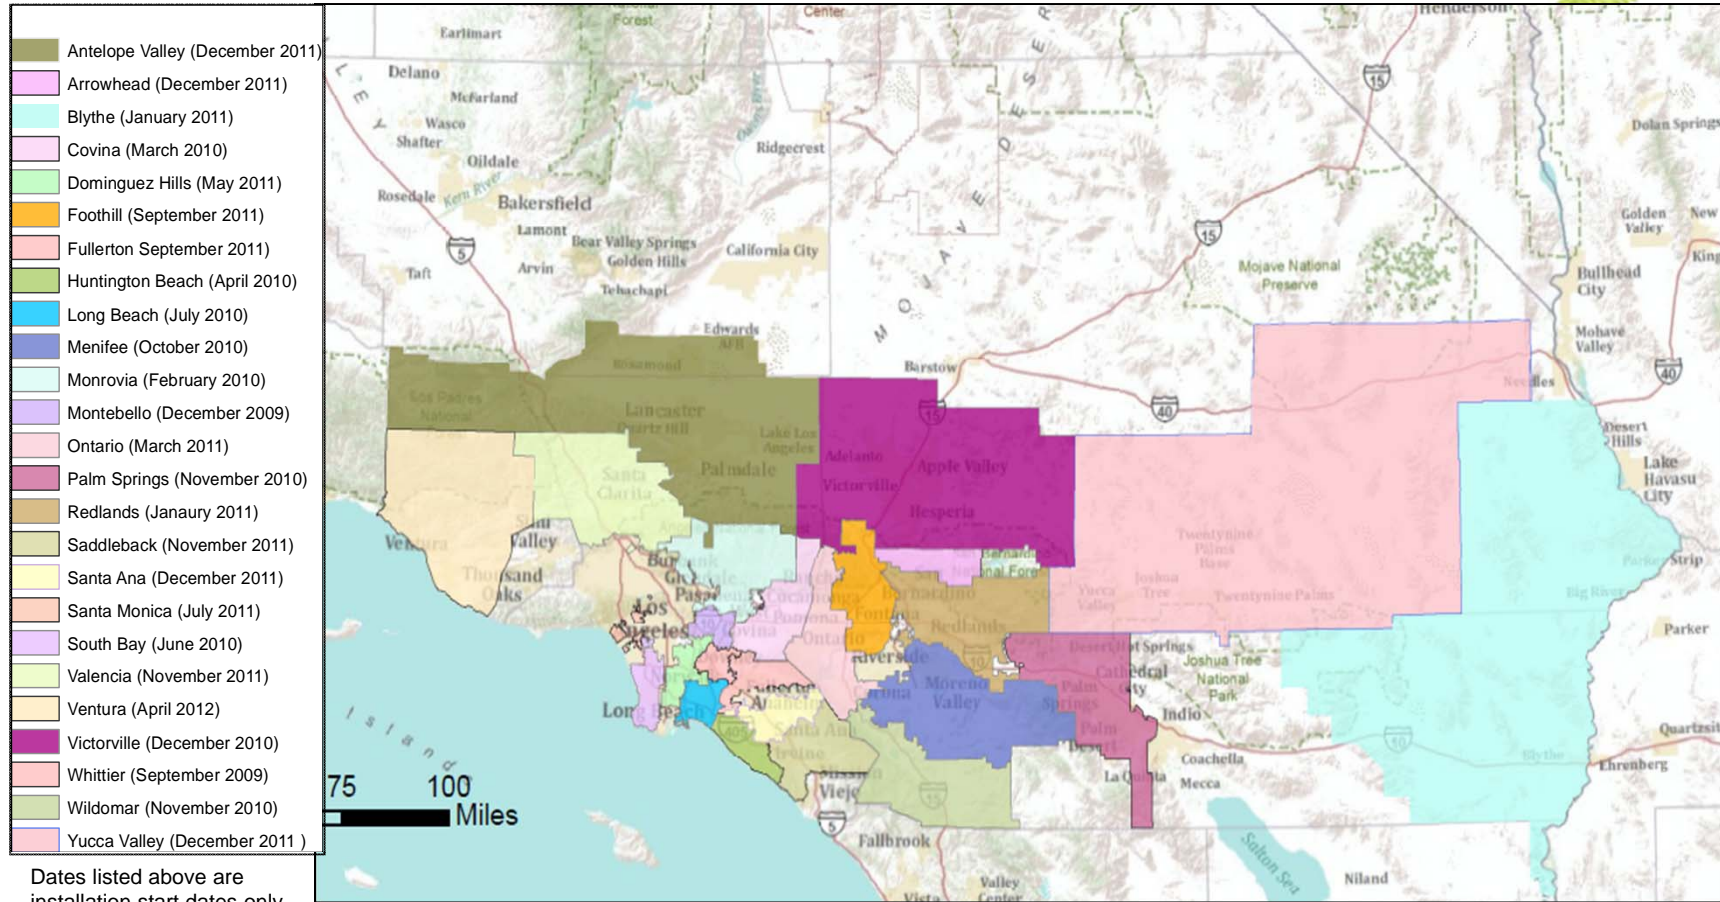

Edison SmartConnect Installation Map

Installation map current as of Q4 2011.